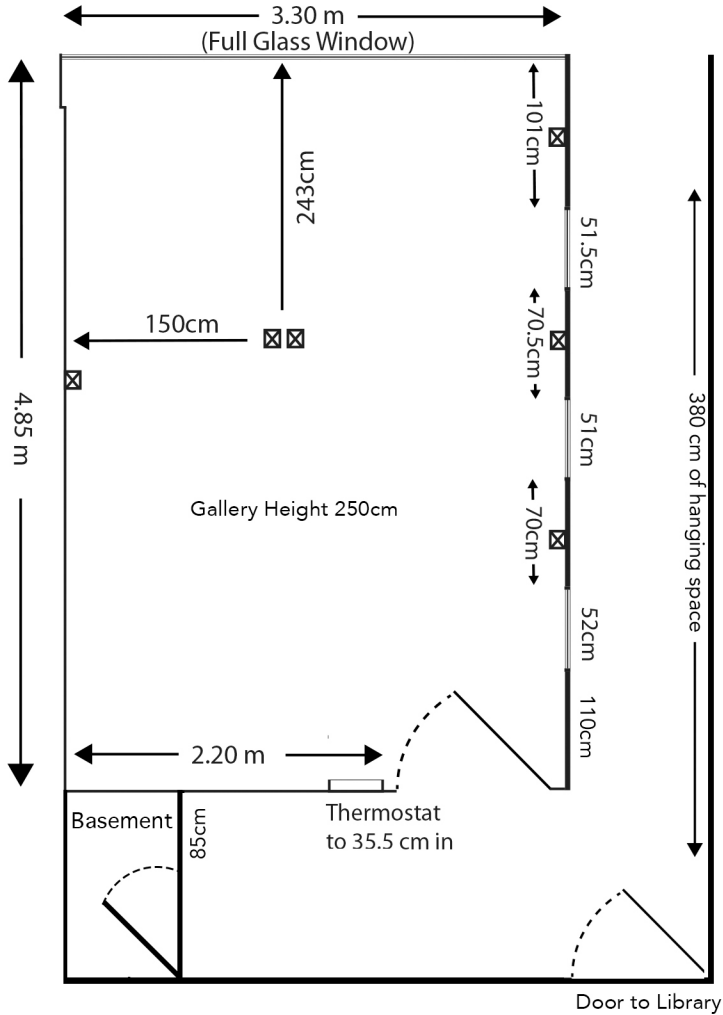

The Stone Space

6 Church Lane Leytonstone E11 1HG

- ☒ Electrical sockets
Central socket is covered
- This right wall while facing the street is intersected with 3 glass window panels